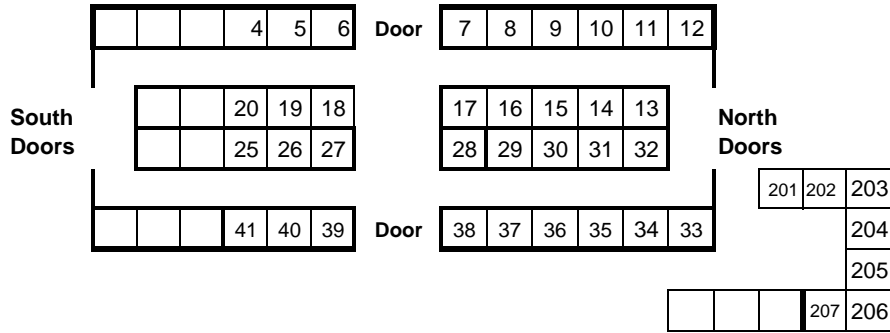

CRAFT BUILDINGS LAYOUT-SOUTH BUILDING #22
Booths 1-44

WEST

OUTSIDE BOOTHS in the 200's

EAST

CRAFT BUILDINGS LAYOUT-NORTH BUILDING #19
Booths 45-88

BOOTHS IN THE SOUTH BUILDING		INSIDE BOOTHS		INSIDE BOOTHS		INSIDE BOOTHS		BOOTHS IN THE NORTH BUILDING	
	Exit Door					63	Linda L. -Am Girl doll clothing	84	CHRISTMAS TREES BY THE JAR - Sue L
		25	late reg in process	45	Exit Door	64	JANNEL'S CRAFTS-crochtedChurchBaby.t	85	WRAP UP INCHES - Darlene R
4	RMP IMAGERY--Renee P	26	Usborne Books - Tina L.	46	Coffee and Donuts	65	Gail M's fused glass & ceramics	86	MSRA BOOTH-Kim & Rick.
5	JEWELS BY JJ--Jessie	27	TASTEFULLY SIMPLE --Lee	47	STAMPIN' UP--Laura	66	SIMPLY CHARMING Italian charms-Melan	87	Lynn & Rose Handcrafted Jewelry
6	WRITE IN YOUR EAR PRODUCTIONS - D	Aisle		48	EDENS GEMS (magnetic therapy)-Kim W	NORTH DOORWAY		88	JUNQUE By JEANNE--polar fleece, quilts
7	LAKEVILLE FAMILY CHIROPRACTIC	28	GLEN'S NATURAL WOOD CRAFTS	49	PRESENT & PRIOR - Patricia W	67	RenaëBorowski-vintage chenille baby quilts	SOUTH DOORWAY	
8	GRANDPA'S WOODEN TOYS	29	BUSBY BEE SALVE--Chris	West Doorway		68	& embellished denim clothing	LATE REGISTRATIONS-Please note that some late registrations will not be posted on this website map. They will be posted on the maps inside both ends of both craft fair buildings on August 26th. Thank you!	
9	children & classical -Harvey & Evelyn	30	CARLSON CRAFTS-Julie	50	ATTIC EMBROIDERY	69	TULIP TINTS -- Dee		
10	AVON & -- Judy U.	31	CREATED BY COLLEEN S.	51	-Erin & Cathy	70	PET PIZZAZ - Irene S.		
11	Mercedes H- handcrafted exotic crafts&jew	32	SCENTSY - Sandy F.	52	MICHE HANDBAGS-Deb	71	Jennifer-lighted bottles & painted cans		
12	craft show admin--turn in survey	NORTH DOORWAY		53	Dariel Allen-knitted & crochted items for	CENTER CROSS AISLE			
NORTH DOORWAY		33	Craft Fair Map	54	home, gifts & wear	72	COZY COVERS - Sue C		
13	CRAZY GIRLZ GLAZ by Kim	34	Wally Irrthum-birdhouses/feeders	55	"photos by henry"	73	ARBONNE INTERNATIONAL - Sara R		
14	THIRTY-ONE GIFTS-totes & purses-Holly	35	STELLA & ME--Angela	56	Craft Fair Map	74	LITTLE MIRABILIA CRAFTS-Kathryn&fami		
15	KNIT-WIT - Mary S	36	Kenneth E-sports plaques & memorabilia	NORTH DOORWAY		75	WATKINS--Conni		
16	NORWEX ENVIROPRODUCTS-Anne	37	LET IT RAIN - Susan Grote	57	PREMIER DESIGN JEWELRY-Pam M	76	SASSY SEWING SISTERS-Michelle		
17	TUPPERWARE-Jan, (Leah & Amanda)	38	(unique copper rain guages)	58	MY PILLOW--Jim	NORTH DOORWAY			
18	FRAME CREATIONS - Jill M.	39	MarleneGerlach-handcrafted jewelry	59	MARY KAY --Linnæ K.	77	EXIT DOOR		
19	BASIC STITCHES - Janine T.	40	VICTORIA'S CREATIONS	60	DEE DUBS WOOD--Lisa H.	78	Marcia's -De'coupage Plates		
20	blankets,doilies,mittens,dusters,etc	41	BY Vicky K	61	DISCOVERY TOYS - Peggy S	79	PAMPERED CHEF-Denise		
SOUTH DOORWAY		Craft Fair MAP		62	BETH'S BEAD BOUTIQUE & collectible roc	80	Julie R-seasonal items. kids fun bags		
OUTSIDE BOOTHS by S BLDG		OUTSIDE BOOTHS by S BLDG		OUTSIDE BOOTHS by S BLDG		81	CELEBRATING HOME - Tara R		
201	TOMMY KOONTZ WOOD PRODUCTS	205	D'VINE ESSENTIALS -Patti C.	209		East Doorway			
202	Lois Hawkinson-jewelry	206	sunglasses, fans, wallets, purses	210		82	COOKIE LEE JEWELRY - Jill		
203	JUST SEW BABY- JessicaK SCARFS GAL	207		211		83	DESIGNS BY DAUN-vases & floral		
204	VAGABEAD - Craig D	208		212		OUTSIDE BOOTHS by S BLDG			