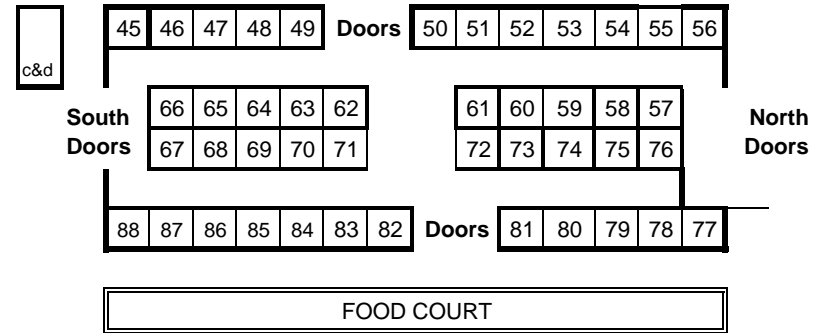

CRAFT BUILDINGS LAYOUT-SOUTH BUILDING #22
Booths 1-44

WEST

OUTSIDE BOOTHS in the 200's

EAST

CRAFT BUILDINGS LAYOUT-NORTH BUILDING #19
Booths 45-88

BOOTHS IN THE SOUTH BUILDING		INSIDE BOOTHS		INSIDE BOOTHS		INSIDE BOOTHS		BOOTHS IN THE NORTH BUILDING	
	Exit Door					63	Linda L. -Am Girl doll clothing	84	CHRISTMAS TREES BY THE JAR - Sue L
		25	late reg in process	45	Exit Door	64	JANNEL'S CRAFTS-crochtedChurchBaby.t	85	WRAP UP INCHES - Darlene R
4	RMP IMAGERY--Renee P	26	Usborne Books - Tina L.	46	Coffee and Donuts	65	Gail M's fused glass & ceramics	86	MSRA BOOTH-Kim & Rick.
5	JEWELS BY JJ--Jessie	27	TASTEFULLY SIMPLE --Lee	47	STAMPIN' UP--Laura	66	SIMPLY CHARMING Italian charms-Melan	87	Lynn & Rose Handcrafted Jewelry
6	WRITE IN YOUR EAR PRODUCTIONS - D	Aisle		48	EDENS GEMS (magnetic therapy)-Kim W	NORTH DOORWAY		88	JUNQUE By JEANNE--polar fleece, quilts
7	LAKEVILLE FAMILY CHIROPRACTIC	28	GLEN'S NATURAL WOOD CRAFTS	49	PRESENT & PRIOR - Patricia W	67	RenaëBorowski-vintage chenille baby quilts	SOUTH DOORWAY	
8	GRANDPA'S WOODEN TOYS	29	BUSBY BEE SALVE--Chris	West Doorway		68	& embellished denim clothing	LATE REGISTRATIONS-Please note that some late registrations will not be posted on this website map. They will be posted on the maps inside both ends of both craft fair buildings on August 26th. Thank you!	
9	children & classical -Harvey & Evelyn	30	CARLSON CRAFTS-Julie	50	ATTIC EMBROIDERY	69	TULIP TINTS -- Dee		
10	AVON & -- Judy U.	31	CREATED BY COLLEEN S.	51	-Erin & Cathy	70	PET PIZZAZ - Irene S.		
11	Mercedes H- handcrafted exotic crafts&jew	32	SCENTSY - Sandy F.	52	MICHE HANDBAGS-Deb	71	Jennifer-lighted bottles & painted cans		
12	craft show admin--turn in survey	NORTH DOORWAY		53	Dariel Allen-knitted & crochted items for	CENTER CROSS AISLE			
NORTH DOORWAY		33	Craft Fair Map	54	home, gifts & wear	72	COZY COVERS - Sue C		
13	CRAZY GIRLZ GLAZ by Kim	34	Wally Irrthum-birdhouses/feeders	55	"photos by henry"	73	ARBONNE INTERNATIONAL - Sara R		
14	THIRTY-ONE GIFTS-totes & purses-Holly	35	STELLA & ME--Angela	56	Craft Fair Map	74	LITTLE MIRABILIA CRAFTS-Kathryn&fami		
15	KNIT-WIT - Mary S	36	Kenneth E-sports plaques & memorabilia	NORTH DOORWAY		75	WATKINS--Conni		
16	NORWEX ENVIROPRODUCTS-Anne	37	LET IT RAIN - Susan Grote	57	PREMIER DESIGN JEWELRY-Pam M	76	SASSY SEWING SISTERS-Michelle		
17	TUPPERWARE-Jan, (Leah & Amanda)	38	(unique copper rain guages)	58	MY PILLOW--Jim	NORTH DOORWAY			
18	FRAME CREATIONS - Jill M.	39	MarleneGerlach-handcrafted jewelry	59	MARY KAY --Linnæ K.	77	EXIT DOOR		
19	BASIC STITCHES - Janine T.	40	VICTORIA'S CREATIONS	60	DEE DUBS WOOD--Lisa H.	78	Marcia's -De'coupage Plates		
20	blankets,doilies,mittens,dusters,etc	41	BY Vicky K	61	DISCOVERY TOYS - Peggy S	79	PAMPERED CHEF-Denise		
SOUTH DOORWAY		Craft Fair MAP		62	BETH'S BEAD BOUTIQUE & collectible roc	80	Julie R-seasonal items. kids fun bags		
OUTSIDE BOOTHS by S BLDG		OUTSIDE BOOTHS by S BLDG		OUTSIDE BOOTHS by S BLDG		81	CELEBRATING HOME - Tara R		
201	TOMMY KOONTZ WOOD PRODUCTS	205	D'VINE ESSENTIALS -Patti C.	209		East Doorway			
202	Lois Hawkinson-jewelry	206	sunglasses, fans, wallets, purses	210		82	COOKIE LEE JEWELRY - Jill		
203	JUST SEW BABY- JessicaK SCARFS GAL	207		211		83	DESIGNS BY DAUN-vases & floral		
204	VAGABEAD - Craig D	208		212		OUTSIDE BOOTHS by S BLDG			